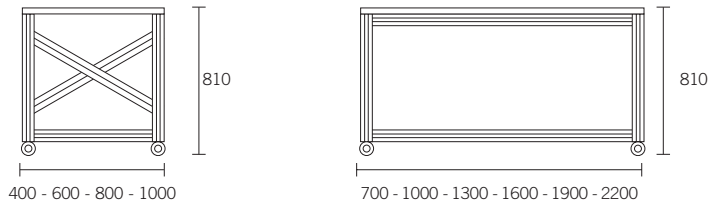

	tamponamento MDF infill MDF 800x1000
	ante scorrevoli frosted frosted sliding doors 450x800

idea.feature

Tavolo / Table 740

Carrello / Trolley 810

Fianchi / Side table

Top sp 30 mm. (per tavolo e carrello) / *Top 30 mm.thick (for table and trolley)*