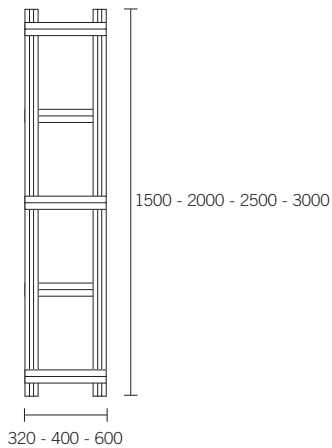

	tamponamento MDF infill MDF 800x1000
	ante scorrevoli frosted frosted sliding doors 450x800

idea.feature

Tavolo / Table 740

Carrello / Trolley 810

Fianchi / Side table

Top sp 30 mm. (per tavolo e carrello) / *Top 30 mm.thick (for table and trolley)*