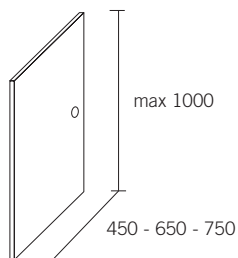

Accessori / Accessories

Ante scorrevoli Frosted / Frosted sliding doors

PS ANTAFROST * ..... Anta scorrevole frosted - *Frosted sliding doors*

PSSERANT ..... Serratura per ante scorrevoli - *Lock for sliding doors*

* Articolo venduto al mq - *Item on sale at mq*