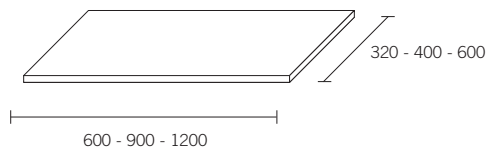

Ripiani intermedi / *Intermediate shelves*

Ripiano MDF sp 16 mm. / *Shelf in 16 mm. thick MDF*

da usare con "coppia corrente" + "coppia profili" / *to be used with "pair of supports" + "pair of profiles"*