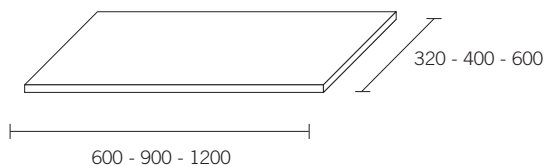

Ripiani intermedi / Intermediate shelves

Ripiano MDF sp 16 mm. / Shelf in 16 mm. thick MDF

da usare con "coppia corrente" + "coppia profili" / to be used with "pair of supports" + "pair of profiles"

1. **PS RIPMDF16 *** ..... Ripiano MDF sp.16 - Shelf in 16 mm. thick MDF
   PS RIPMEL16 * ..... Ripiano Melaminico sp.16 - Top in 16mm thick Melamine faced

PS VERNMQ ..... Verniciatura MQ - Painting MQ
(indispensabile per articolo MDF - necessary for MDF)

* Articolo venduto al mq - Item on sale at mq